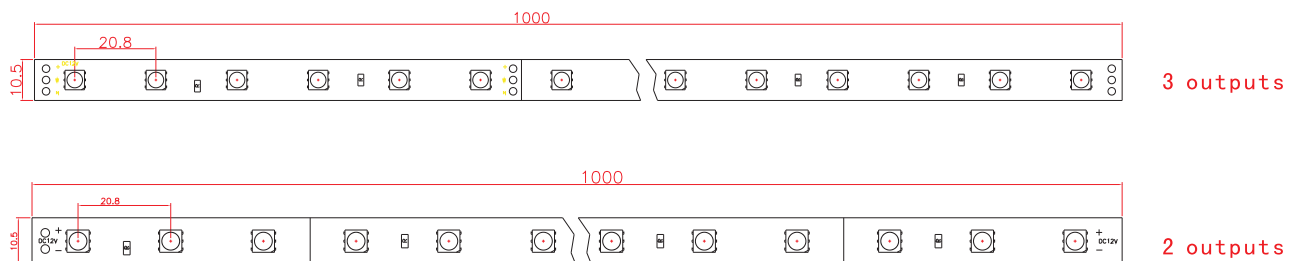

## ALTH 5050-FLAT

- 48pcs LEDs each piece
- Non-waterproof
- 'V' shape profile

- 5050 LED
- Input: DC12V
- Rigid light bar

### STRUCTURES DIMENSIONS::

- Notes: 1. All dimension units are millimeters.  
2. All dimension tolerance is  $\pm 1$ mm unless otherwise noted

DECODEL  
PAR Lum<sup>nergie</sup>

Toll Free 1 888-653-3533 - Tel. 514 448-1574  
OFFICE AND SHOWROOM  
6068 Metroplaitain East, Montreal (Quebec) H1S 1A9