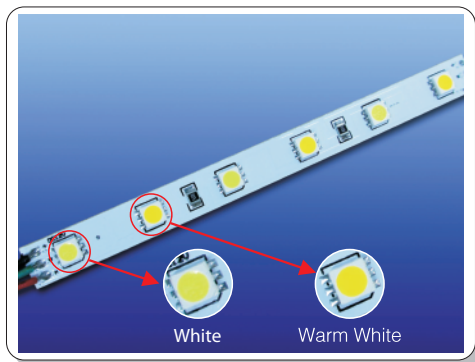

# ALTH

5050-FLAT-Dual White

DECODEL  
PAR Lum<sup>nergie</sup>

## ALTH 5050-FLAT

- 48pcs LEDs each piece
- Non-waterproof
- 'V' shape profile

- 5050 LED
- Input: DC12V
- Rigid light bar

## FEATURES::

- 1: Available in different LED types. SMD, Super Flux, Round LED, etc
- 2: V shape aluminum profile, excellent heat diffusion
- 3: Fixing clips provided for easy installation
- 4: Input voltage: 12V DC
- 5: LED quantity each piece: 48pcsLED
- 6: Length 1m. Customization available